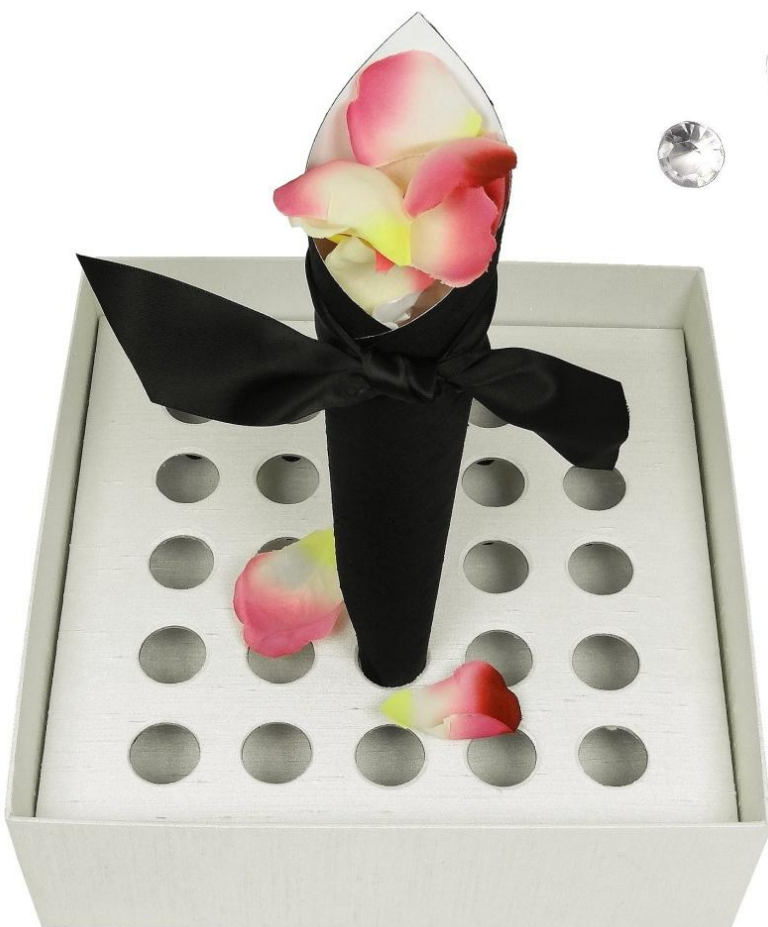

Trend

WEDDINGS & EVENTS

BACK to
Event Essentials

Flower Petal Cone

- ❖ Fabric or Premium Paper exterior with paper interior.
- ❖ "Rounded" top cones ship assembled, and include ribbon and choice of mini bling or flower.
- ❖ 8" x 8" square "Pointed" cones ship flat, and include ribbon. Add bling or flower at additional cost.
- ❖ Select from our vast choice of fabrics, lace, papers, and ribbons.

Shown in Warm White Paper with Daisy Lace Overlay, Coral ribbon, and "Pearl Pavé" Mini Bling

8 x 8 squares are shipped flat, and are easily "rolled" and adorned to hold flower petals or favor treats!

Pointed top cone shown in Blush Shantung exterior, Ivory paper interior, and Lime Juice satin ribbon bow

Rounded top cone shown in Pyrite Glitter Paper with White Paper interior, and Coral Chiffon Flower

Flower Petal Cone Box

Pointed top cone shown in Black Shantung exterior, White paper interior, and Black satin ribbon knot

Box holds 25 Petal Cones

12" x 12" x 4" H